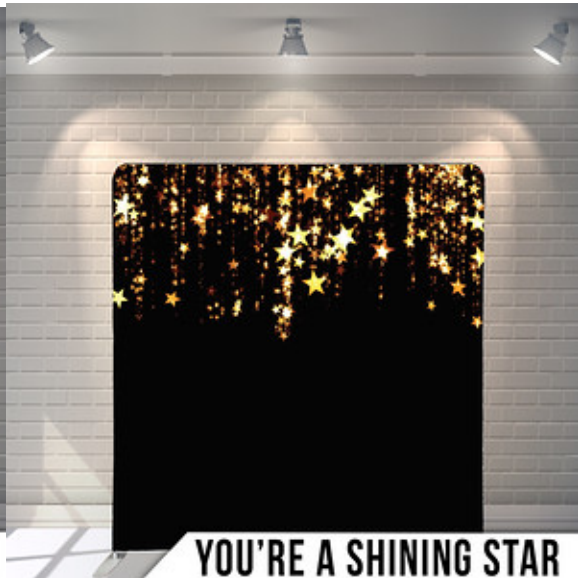

YOU'RE A SHINING STAR

12 – B YOU'RE A SHINING STAR